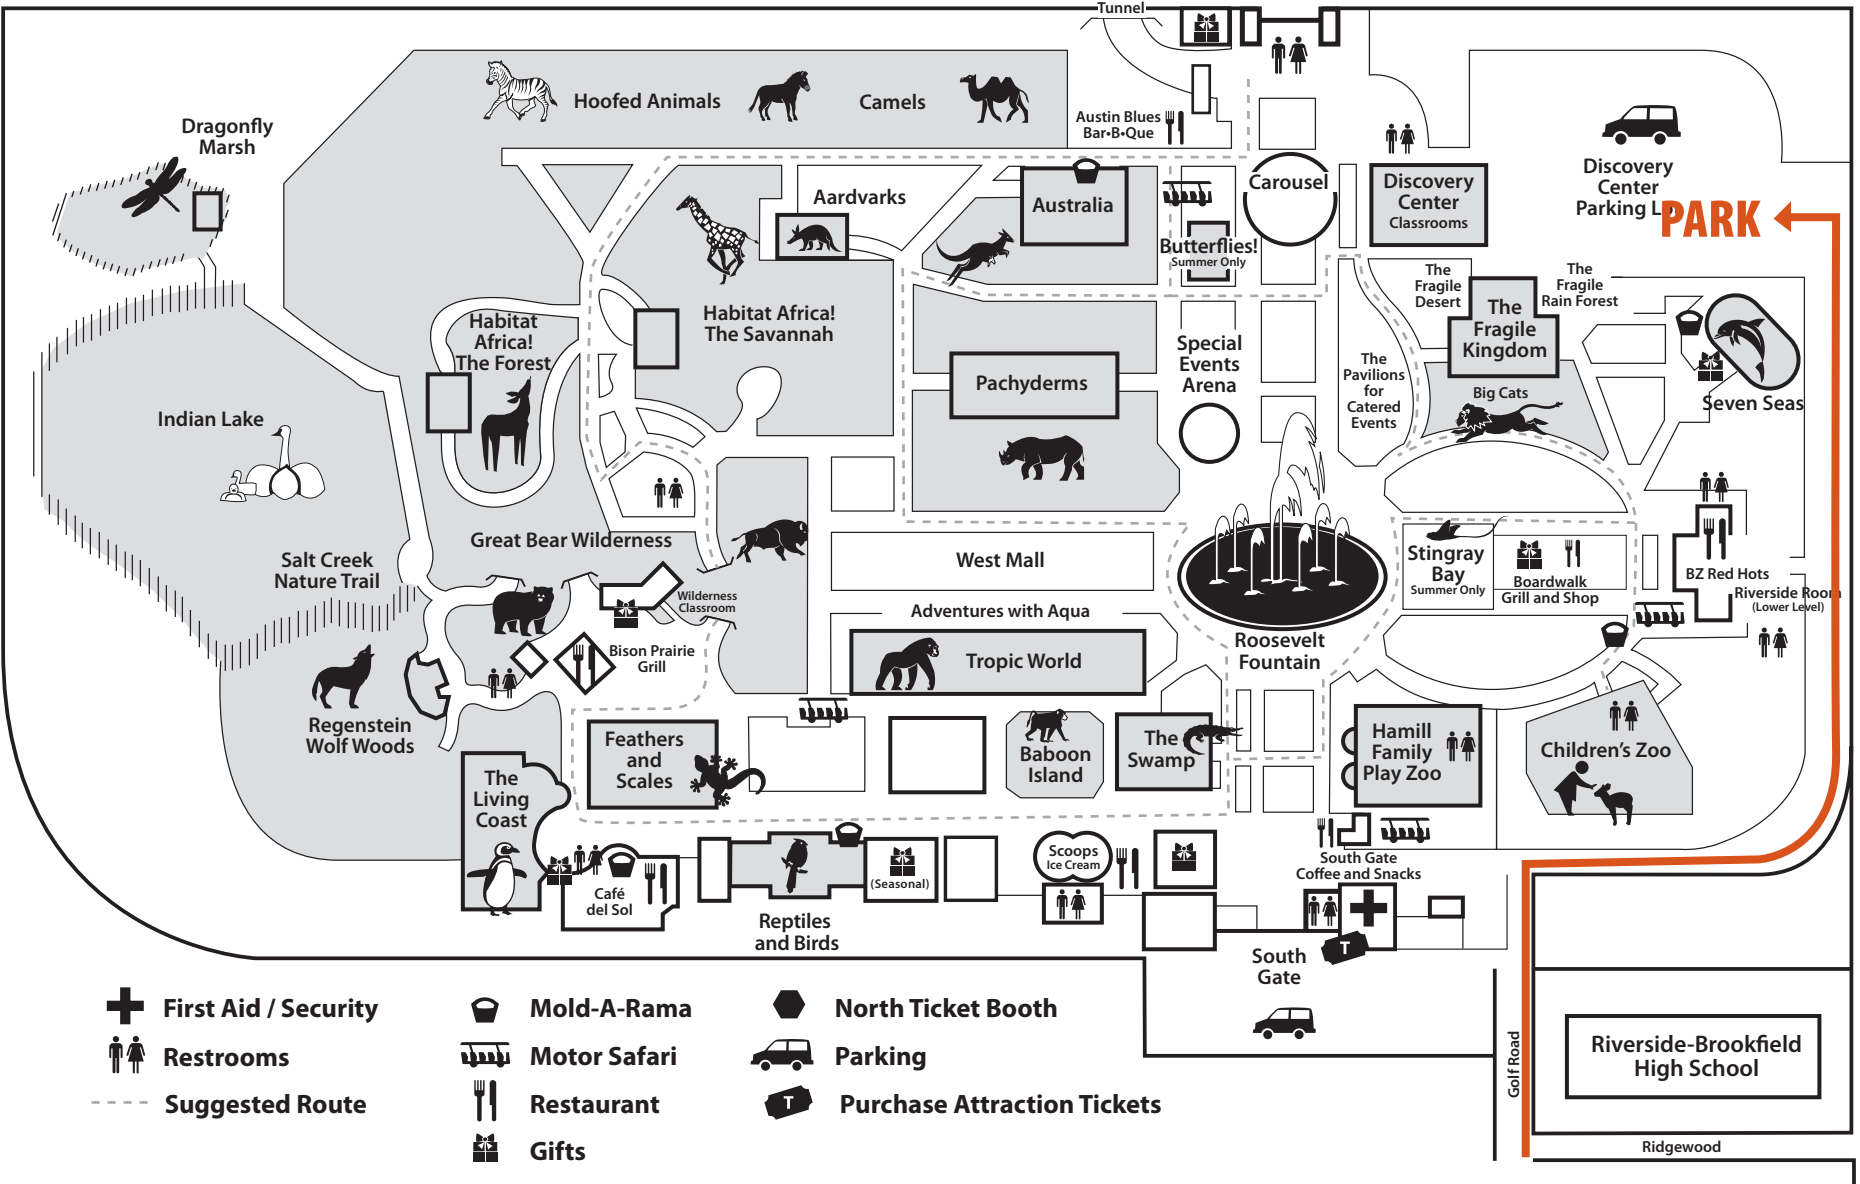

BROOKFIELD ZOO

Chicago Zoological Society

Golfview Road

North

31st Street

North Gate

First Avenue

PARK

Ridgewood

Riverside-Brookfield High School

-  **First Aid / Security**
-  **Restrooms**
-  **Suggested Route**
-  **Mold-A-Rama**
-  **Motor Safari**
-  **Restaurant**
-  **Gifts**
-  **North Ticket Booth**
-  **Parking**
-  **Purchase Attraction Tickets**