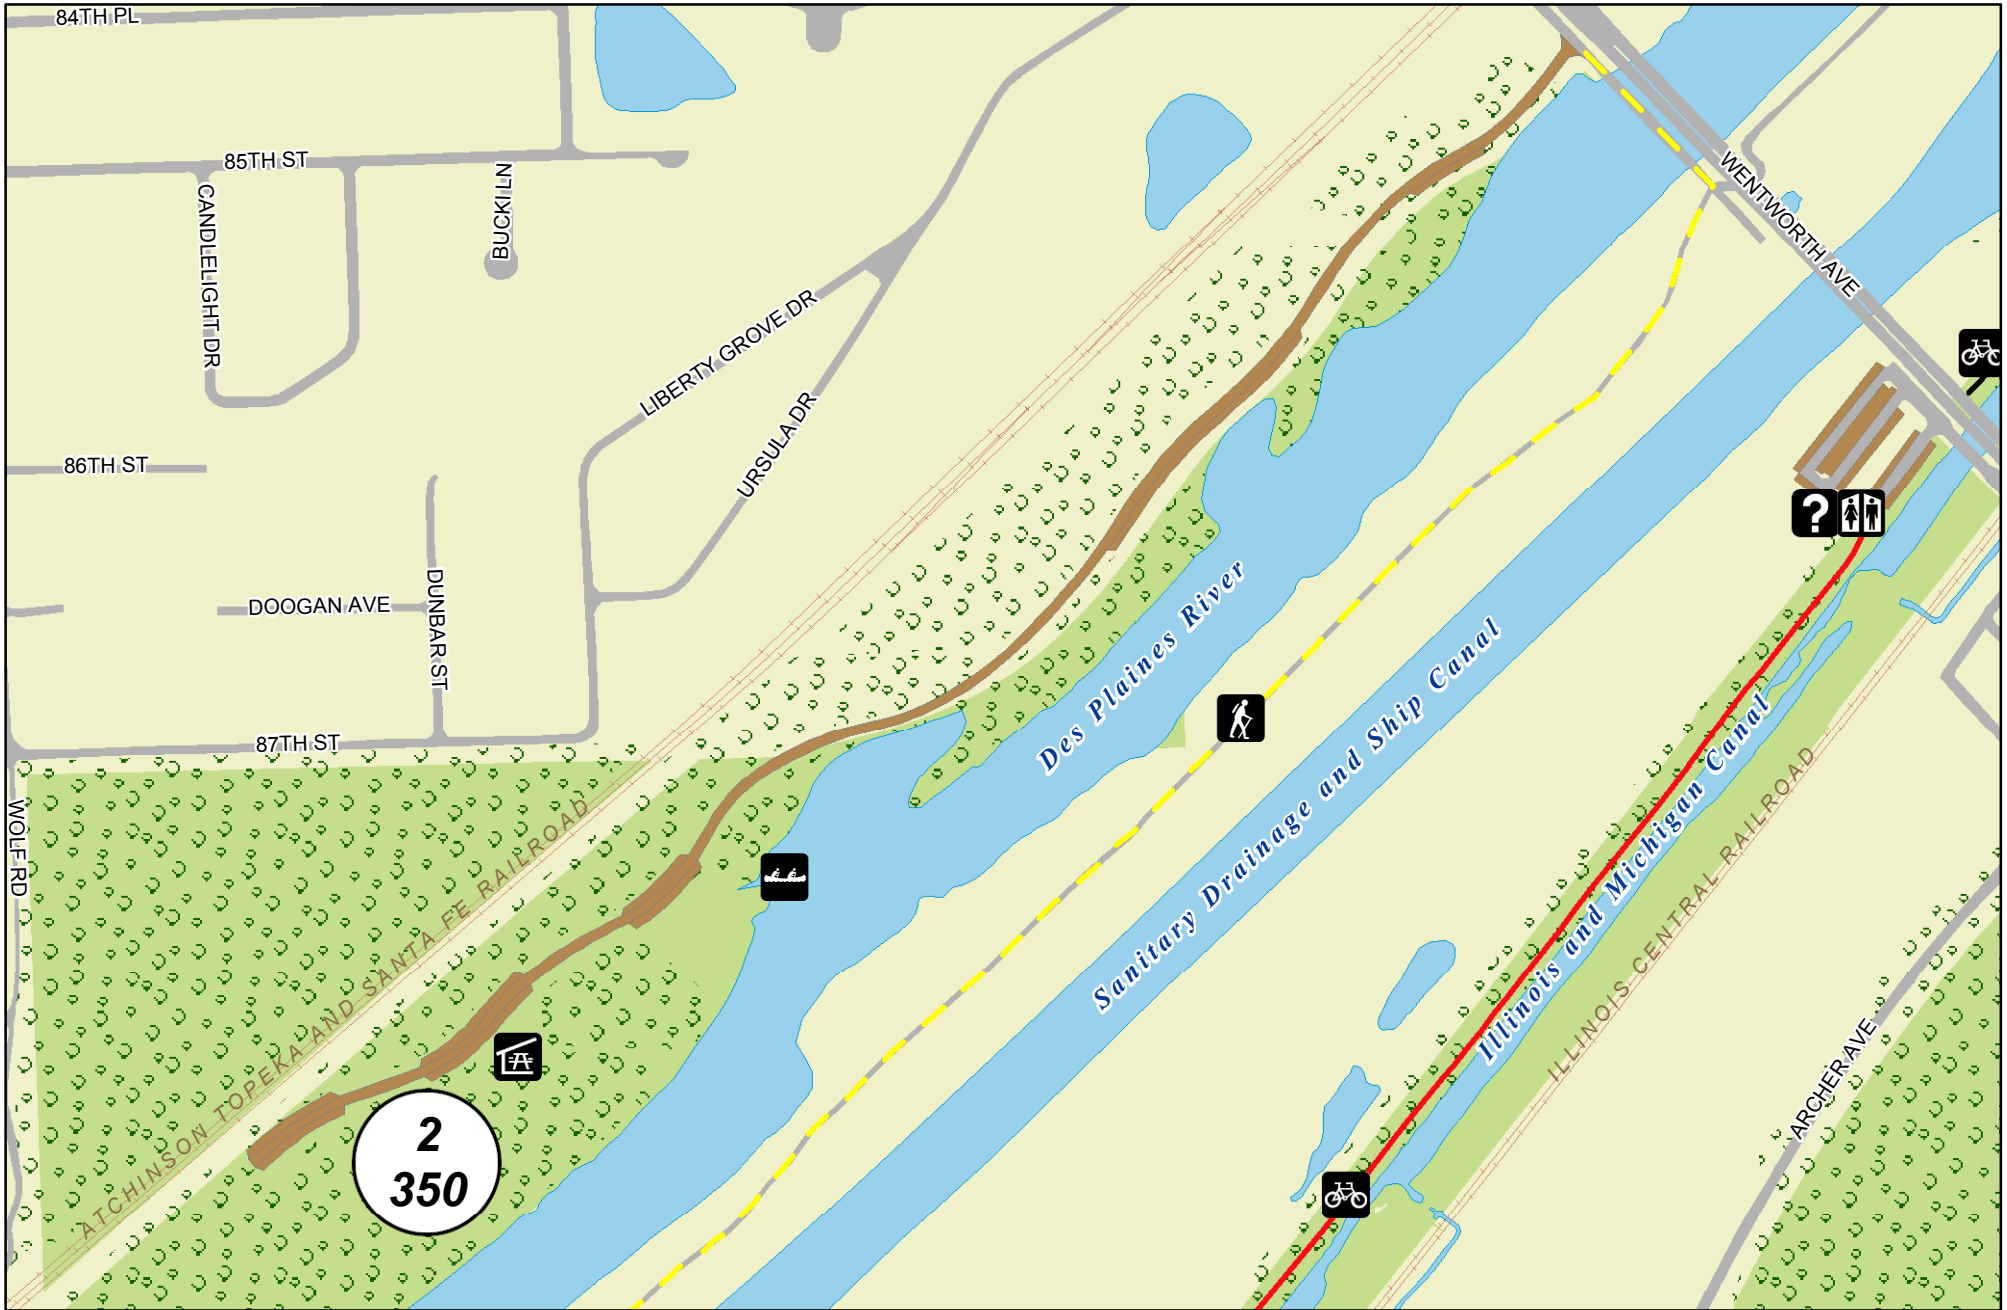

Picnic Groves

# COLUMBIA WOODS

PALOS DIVISION

1  
000  
Grove Number  
Capacity

Restroom  
 Shelter

Information  
 Canoe Access

Paved Trail  
 Unpaved Trail

Trees  
 Parking